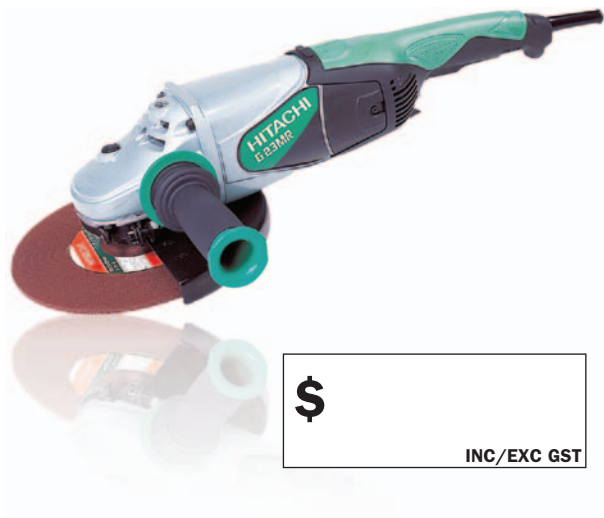

## 230mm (9") Extra Heavy Duty Angle Grinder G23MR

- 2400W
- Super tough alloy outer casing with double insulated polycarbonate inner layer
- Easy to operate trigger switch
- 3-position side handle
- Low profile head for access into confined spaces
- Auto-stop brushes and anti-dust airflow system for maximum motor protection

2400  
WATT

230  
mm

kg  
5.4

**HITACHI**  
POWER TOOLS

\$

INC/EXC GST